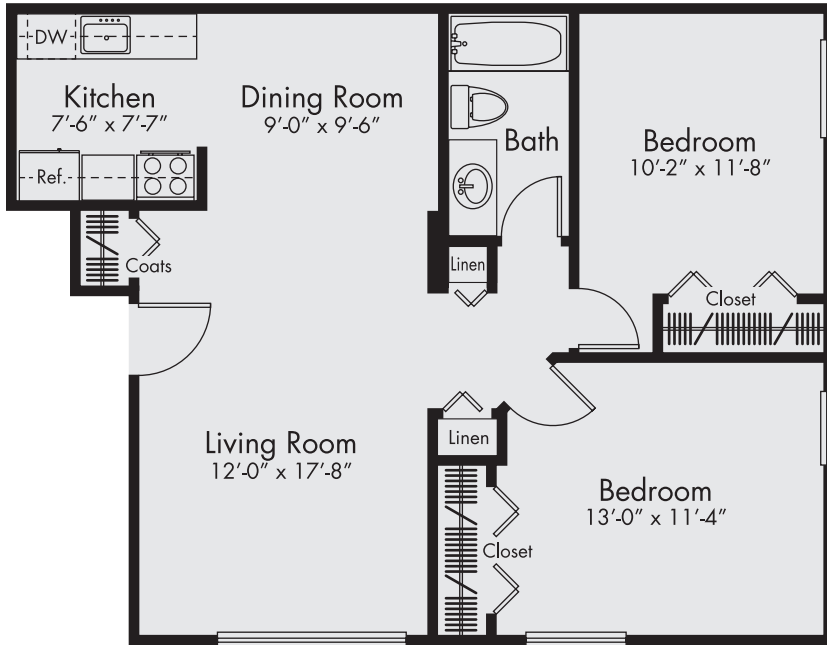

CHERRY HILL MANOR APARTMENTS

THE ROSEWOOD

2 Bedrooms // 1 Bath
Approx. 848 sf

The Rosewood opens to a spacious living room, perfect for entertaining. The open dining room offers plenty of space for a large dining table and chairs and provides immediate access to the galley kitchen. Both bedrooms include abundant natural light, spacious closets and easy access to the central bath and twin linen closets.