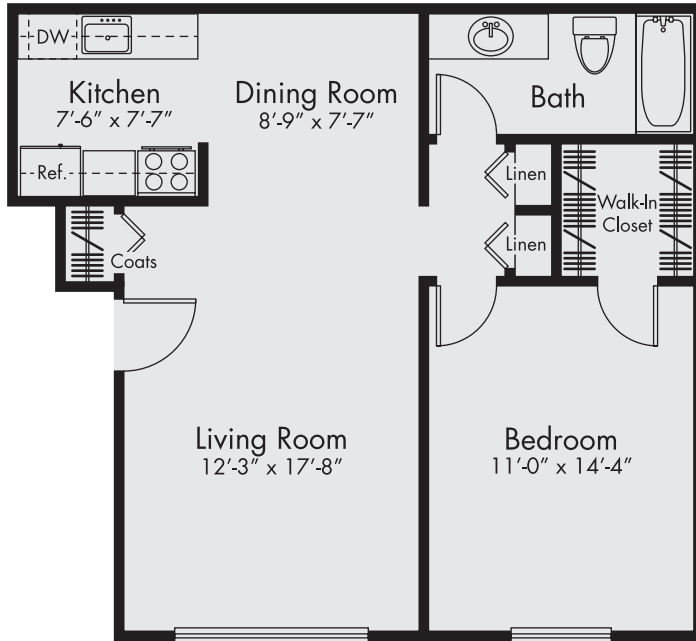

CHERRY HILL MANOR APARTMENTS

THE GLENWOOD

1 Bedroom // 1 Bath // Approx. 720 sf

The Glenwood's large living room includes a guest closet and oversized window, filling the room with natural light. The adjoining dining room is located off the galley kitchen. The bedroom offers ample closet space and easy access to the central bath. The Glenwood's double linen closets provide plenty of storage.