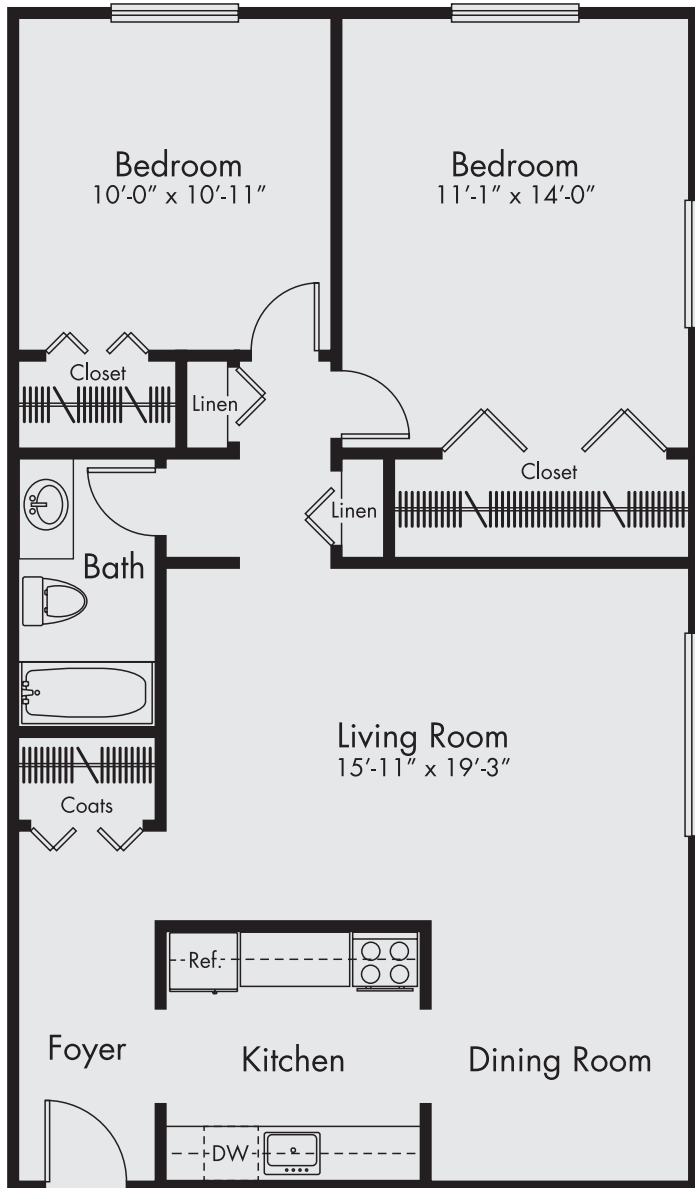

CHERRY HILL MANOR APARTMENTS

THE OAKWOOD

2 Bedrooms // 1 Bath // Approx. 848 sf

The Oakwood's inviting foyer leads directly into the airy kitchen. The kitchen opens to a large dining area and living room, perfect for relaxing and entertaining. Both bedrooms include spacious wall-to-wall closets, large windows for abundant natural light, easy access to the central bath and twin linen closets.