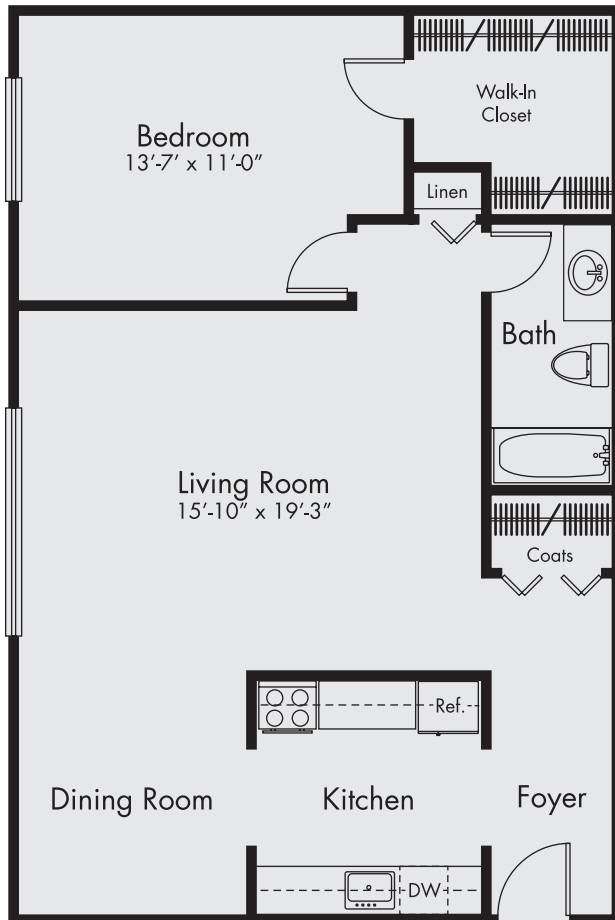

CHERRY HILL MANOR APARTMENTS

THE HAZELWOOD

1 Bedroom // 1 Bath // Approx. 720 sf

The Hazelwood's entry provides immediate access to the walkthrough kitchen and adjoining dining room or spacious living room with guest closet. The bedroom offers ample storage with an oversized walk-in closet. The central bath and linen closet are easily accessible from the bedroom or living area.